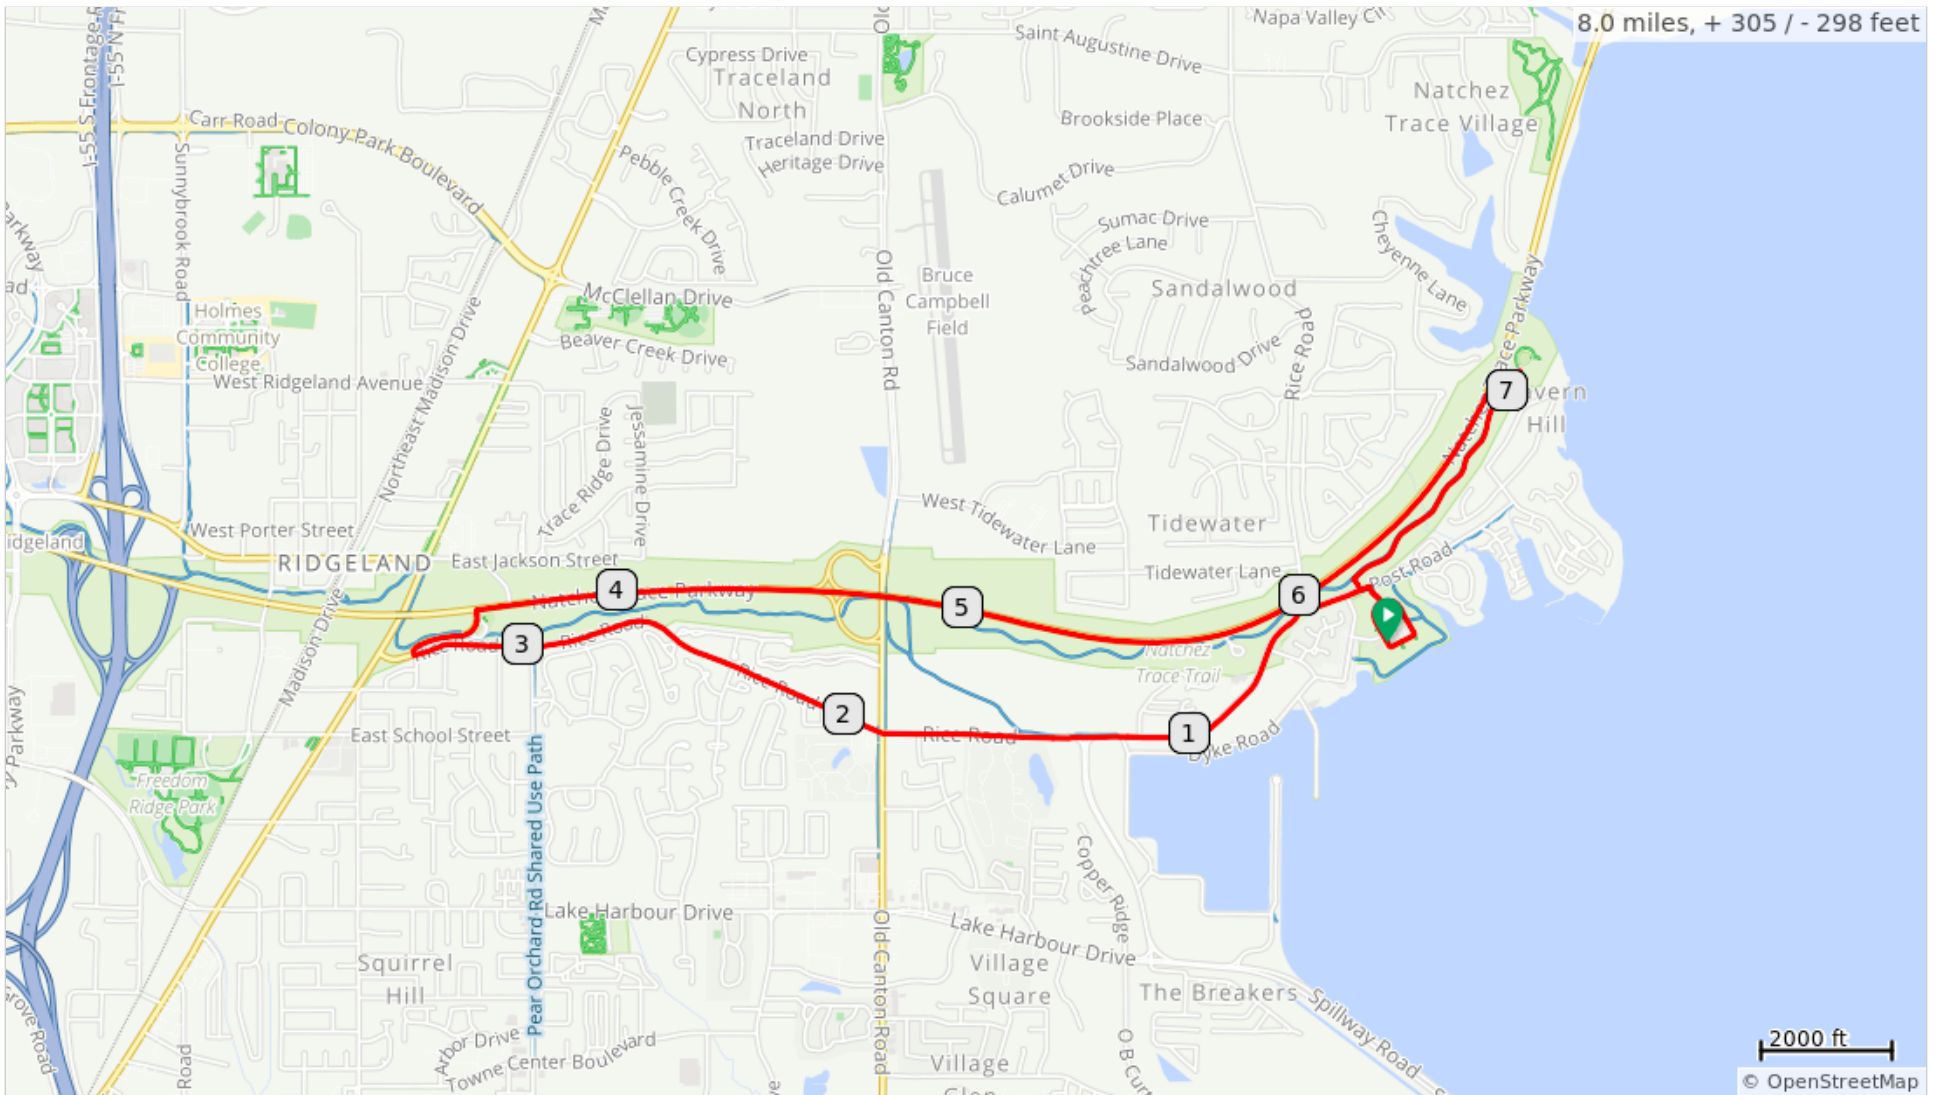

2020 Natchez Trace Century Ride 8 Mile Fun Ride

8.0 miles, + 305 / - 298 feet

2020 Natchez Trace Century Ride 8 Mile Fun Ride

Num	Dist	Prev	Type	Note	Next
1.	0.0	0.0	📍	Start of route	0.2
2.	0.2	0.2	➔	R to stay on Old Park Trail	0.1
3.	0.3	0.1	➔	L onto Post Rd	0.2
4.	0.5	0.2	➔	Slight L onto Rice Rd	2.8
5.	3.3	2.8	➔	R	0.3
6.	3.6	0.3	➔	R onto Natchez Trace Pkwy	3.2
7.	6.8	3.2	➔	R	0.1
8.	6.9	0.1	➔	R	0.8
9.	7.7	0.8	➔	L toward Post Rd	0.0
10.	7.8	0.0	➔	L onto Post Rd	0.0
11.	7.8	0.0	➔	R onto Old Park Trail	0.1
12.	7.8	0.1	➔	R to stay on Old Park Trail	0.1
13.	8.0	0.1	📍	End of route	0.0

8.0 miles. +297/-288 feet