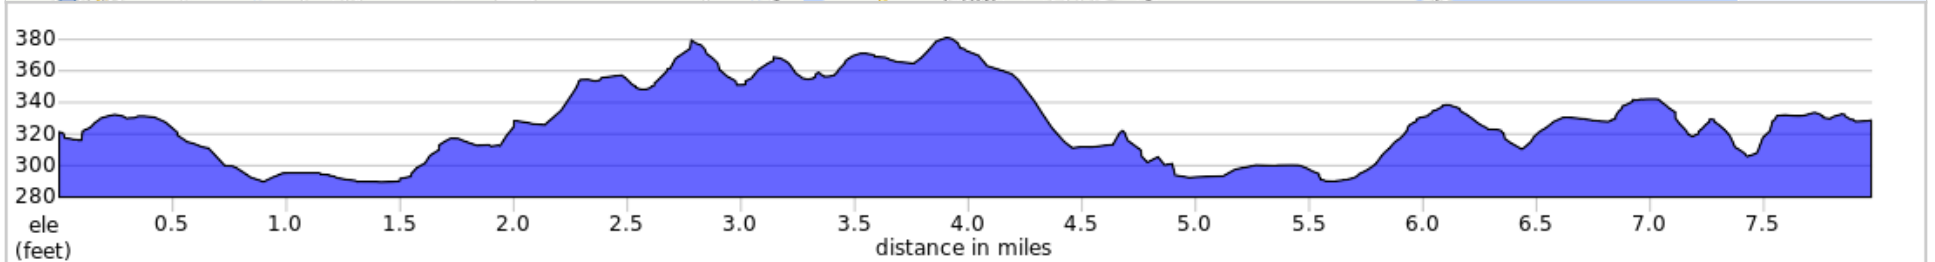

2020 Natchez Trace Century Ride 8 Mile Fun Ride

8.0 miles, + 305 / - 298 feet

2020 Natchez Trace Century Ride 8 Mile Fun Ride

Num	Dist	Prev	Type	Note	Next
1.	0.0	0.0	📍	Start of route	0.2
2.	0.2	0.2	➔	R to stay on Old Park Trail	0.1
3.	0.3	0.1	➔	L onto Post Rd	0.2
4.	0.5	0.2	➔	Slight L onto Rice Rd	2.8
5.	3.3	2.8	➔	R	0.3
6.	3.6	0.3	➔	R onto Natchez Trace Pkwy	3.2
7.	6.8	3.2	➔	R	0.1
8.	6.9	0.1	➔	R	0.8
9.	7.7	0.8	➔	L toward Post Rd	0.0
10.	7.8	0.0	➔	L onto Post Rd	0.0
11.	7.8	0.0	➔	R onto Old Park Trail	0.1
12.	7.8	0.1	➔	R to stay on Old Park Trail	0.1
13.	8.0	0.1	📍	End of route	0.0

8.0 miles. +297/-288 feet